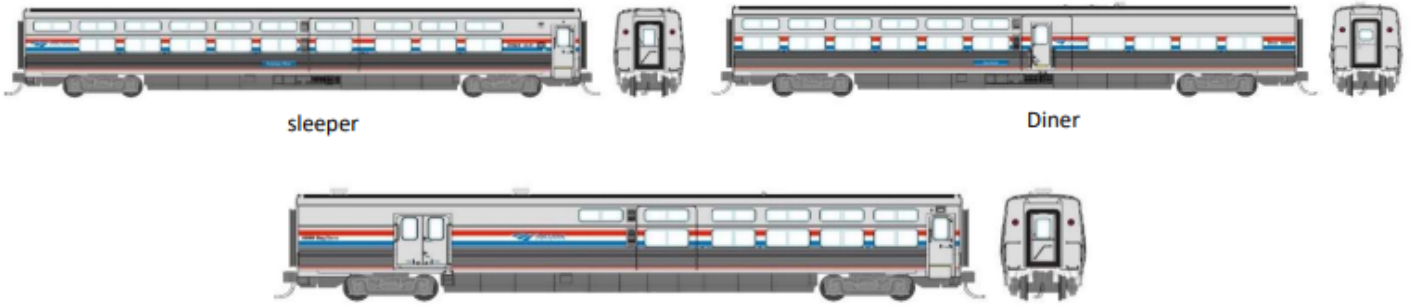

Marzo
2024

KATO
PRECISION RAILROAD MODELS

NOVEDADES
Nº 11/23

KATO USA

ESCALA N

sleeper

Diner

106-8004 VIEWLINER II SLEEPER, BAGGAGE-DORM, DINER SET 4 COCHES, AMTRAK PHASE III